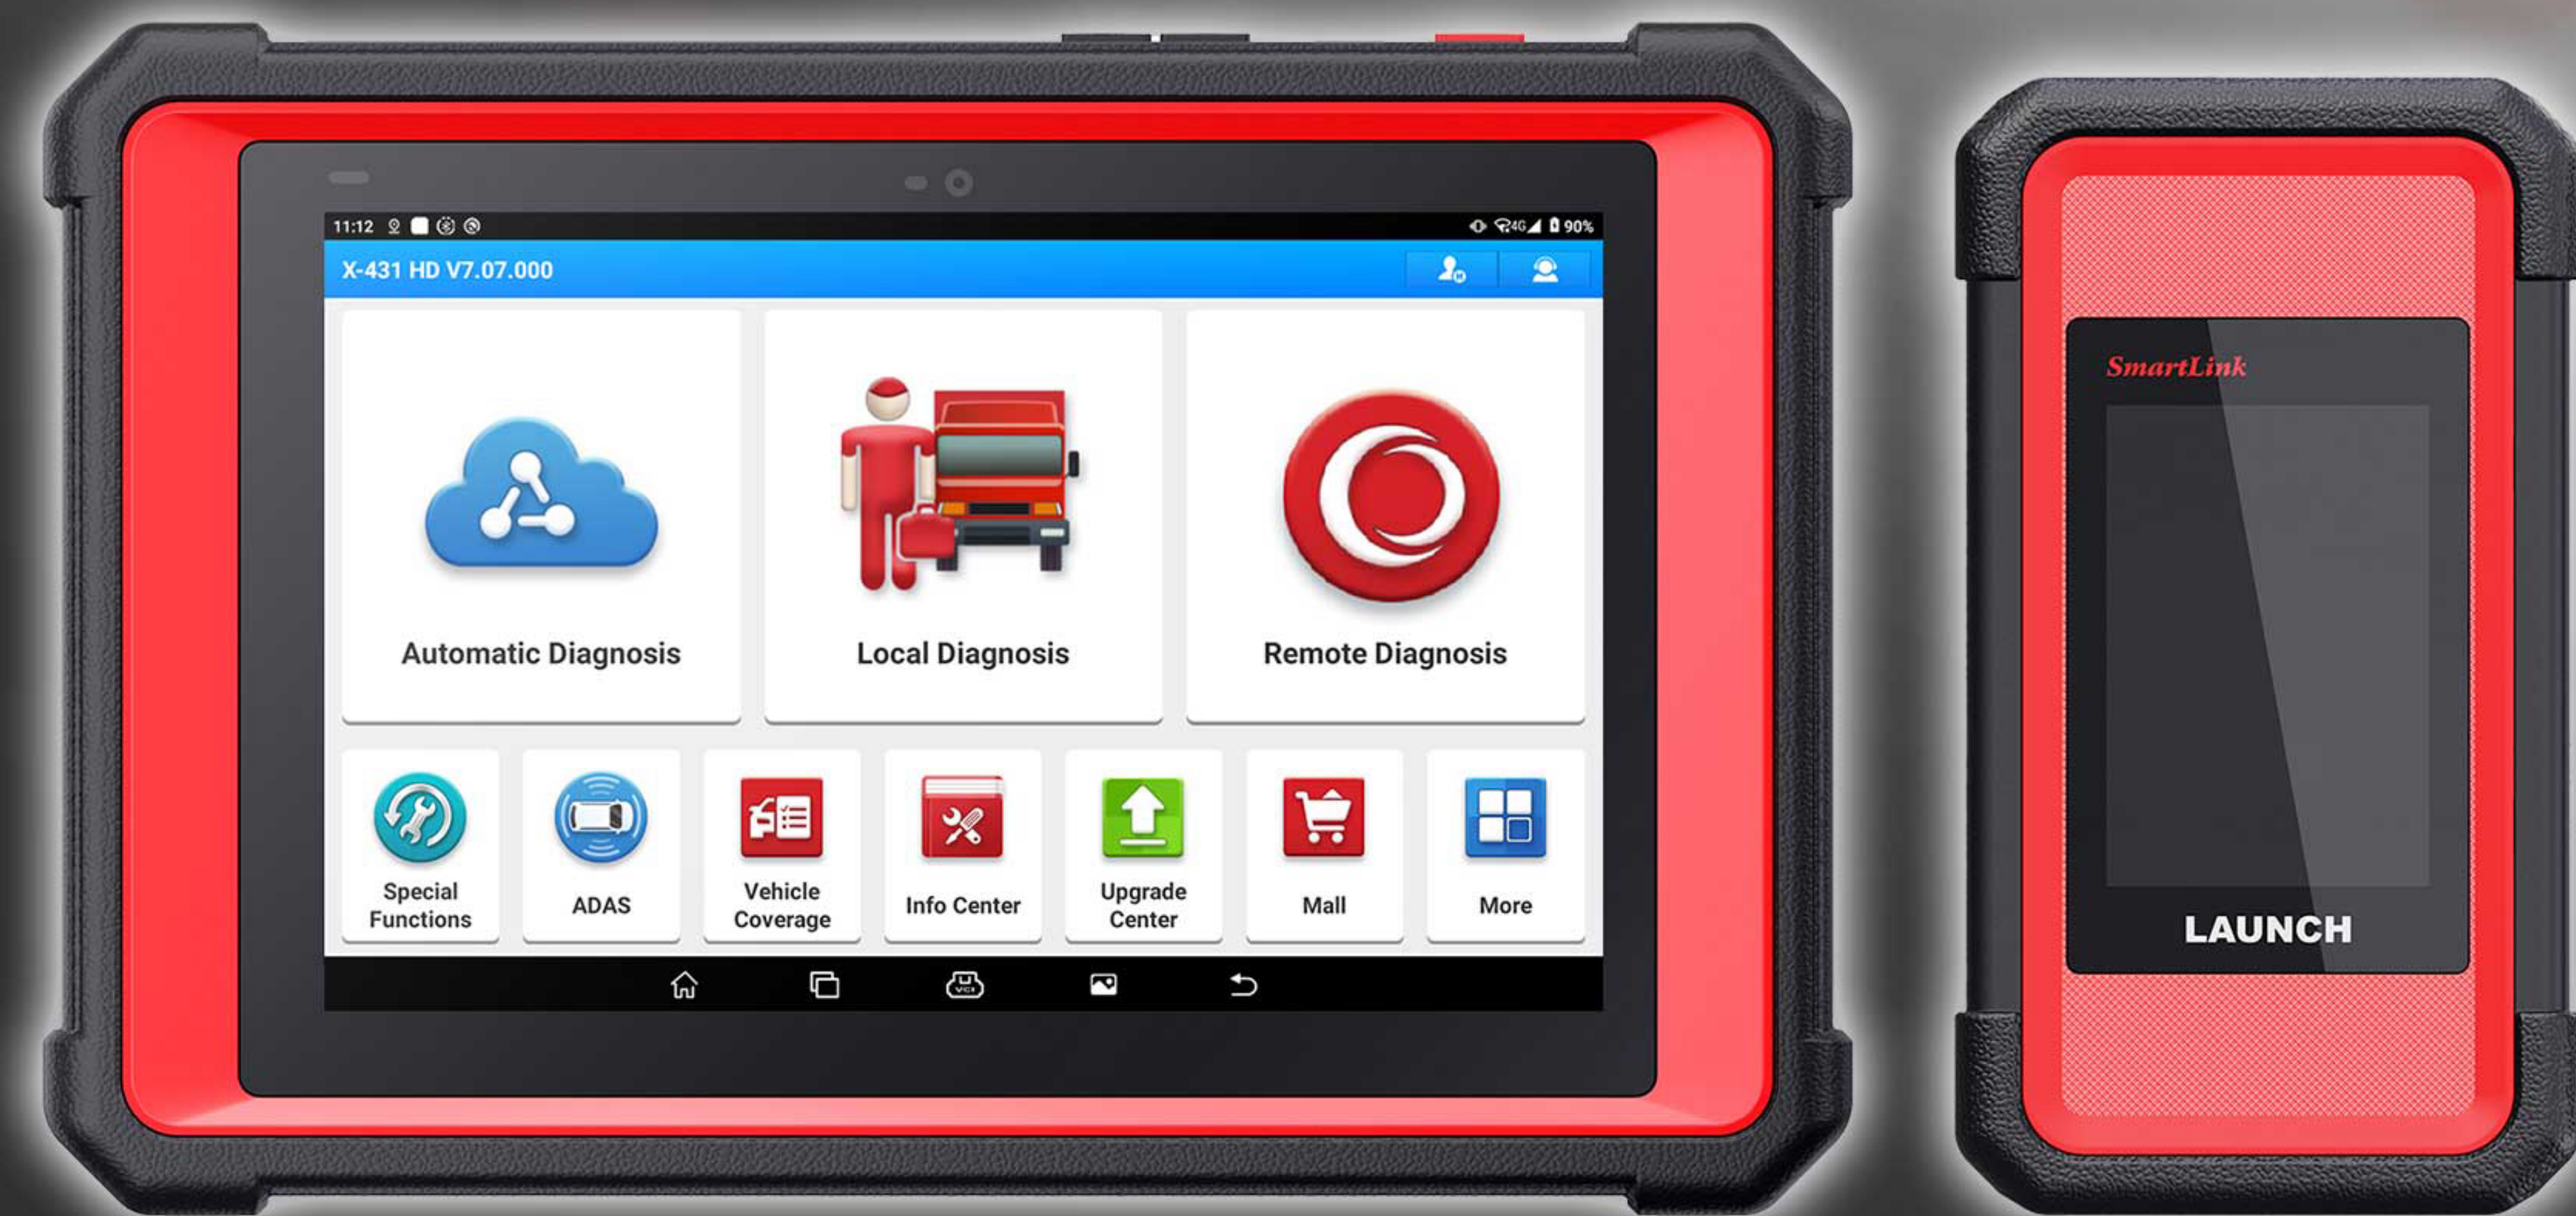

**LAUNCH**

## DESIGNED FOR COMMERCIAL VEHICLES REPAIRING & DIAGNOSTICS

- TRUCK
- CONSTRUCTION VEHICLES
- TRAILER
- BUSES
- AGRICULTURAL VEHICLES
- VESSELS

**ADAS HD CALIBRATION**  **RECHARGEABLE DOCKING STATION INCLUDED**

### SPECIFICATION Tablet

- OPERATING SYSTEM**  
Android 7.1
- CPU**  
Qualcomm MSM8953  
2.0GHz, Octa-core
- MEMORY**  
4GB
- DISPLAY**  
10.1", 1920\*1200
- CAMERA**  
Rear 13MP, Front 8MP
- STORAGE**  
128GB
- BATTERY**  
3.8V/9360mAh **QC3.0**
- DIMENSION**  
320\*211\*46(mm)
- WI-FI**  
2.4GHz/5GHz
- INTERFACE**  
USB Type C/USB 2.0 Type A  
/Micro-SIM slot(LTE version)

### SPECIFICATION SmartLink C V2.0

- DISPLAY**  
3.95", 320\*480
- STORAGE**  
8GB
- MEMORY**  
256MB
- WORKING VOLTAGE**  
9V DC~36V DC
- INTERFACE**  
DB15, Type B USB,  
RJ45, DC
- DIMENSION**  
200\*110\*47(mm)
- COMMUNICATION**  
Local Diagnosis: Wi-Fi / BT/USB  
Smartlink Remote Diagnosis: Wi-Fi / Ethernet