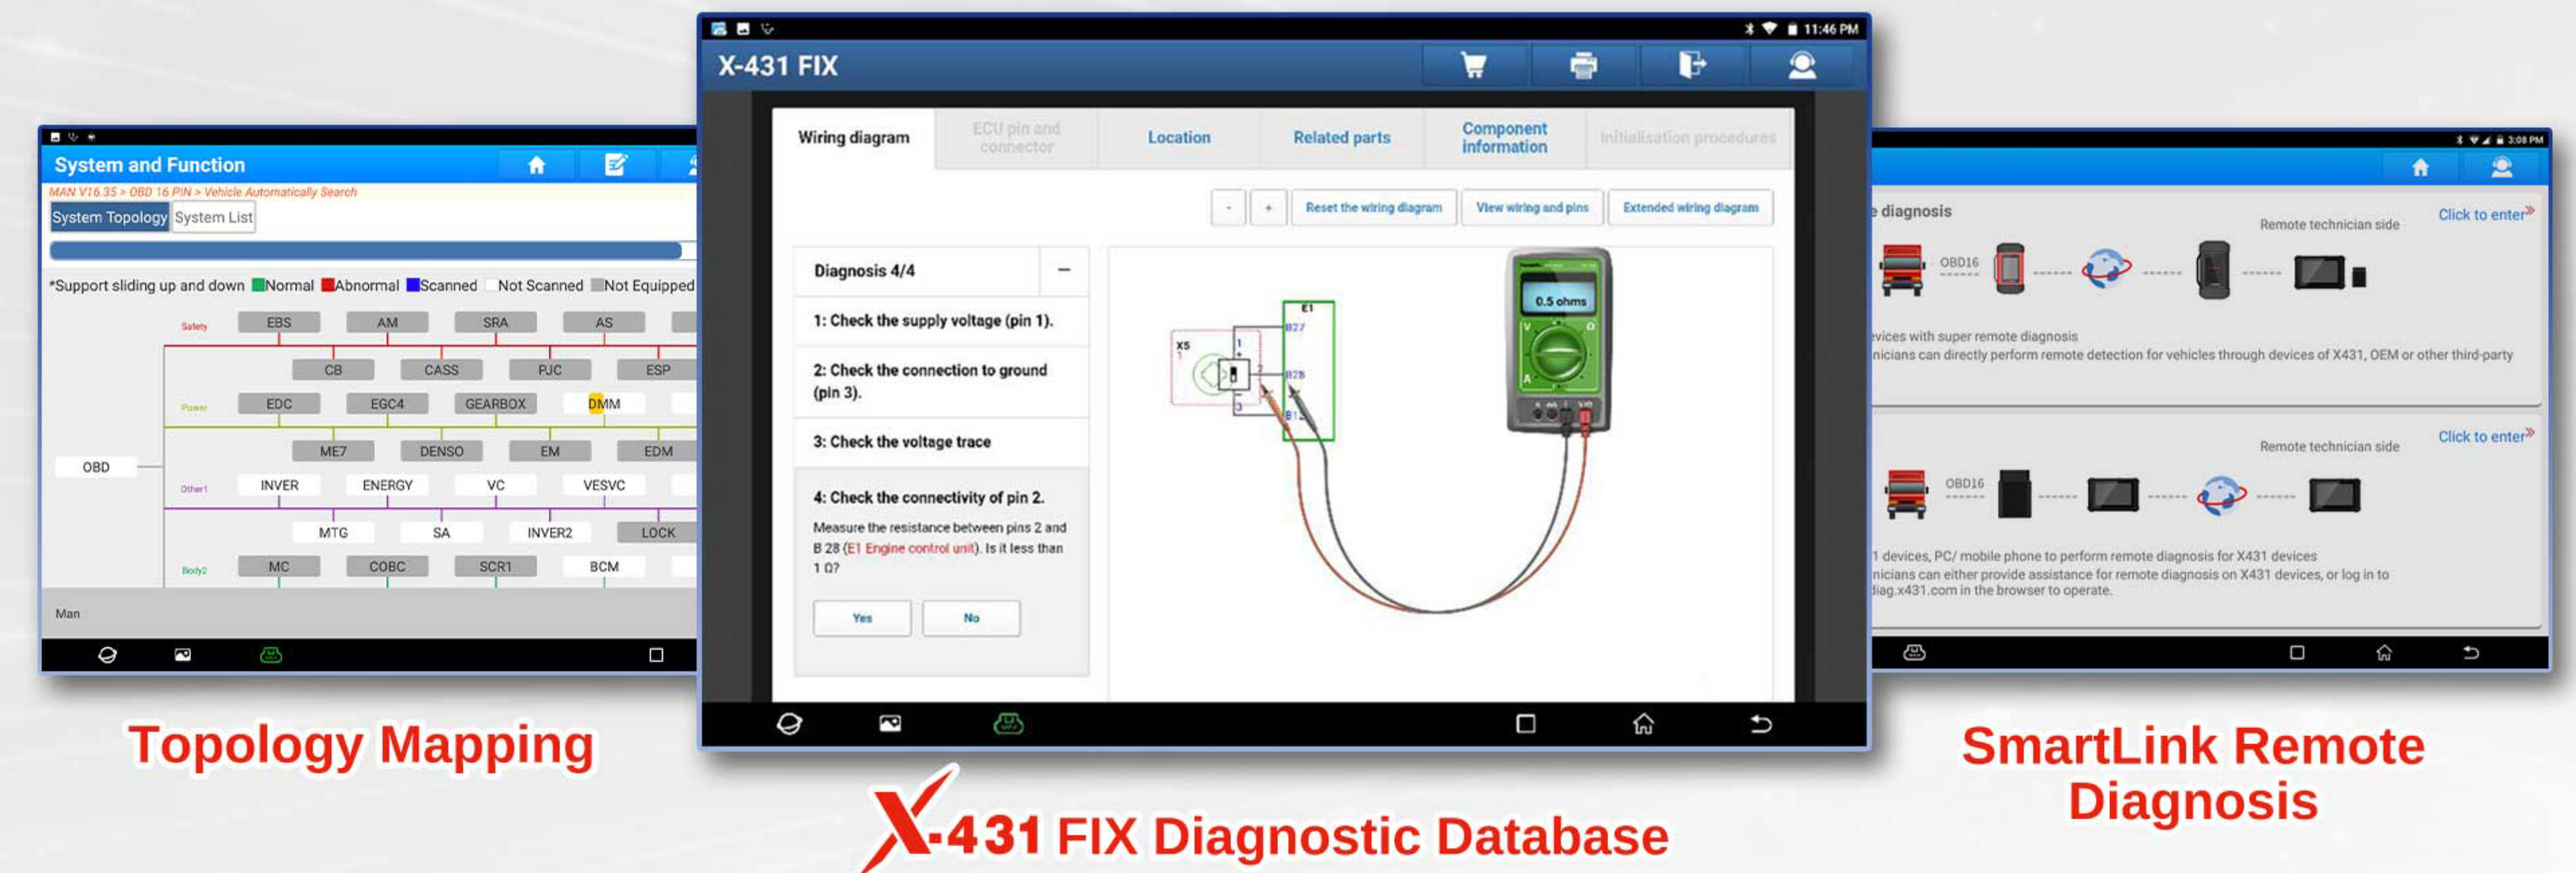

X-431 FIX Diagnostic Database

SmartLink Remote Diagnosis

SPECIFICATION SmartLink C V2.0

- **DISPLAY**
  3.95", 320*480
- **STORAGE**
  8GB
- **MEMORY**
  256MB
- **WORKING VOLTAGE**
  9V DC~36V DC
- **INTERFACE**
  DB15, Type B USB,
  RJ45, DC
- **DIMENSION**
  200*110*47(mm)
- **COMMUNICATION**
  Local Diagnosis: Wi-Fi / BT/USB
  Smartlink Remote Diagnosis: Wi-Fi / Ethernet

LAUNCH

Topology Mapping