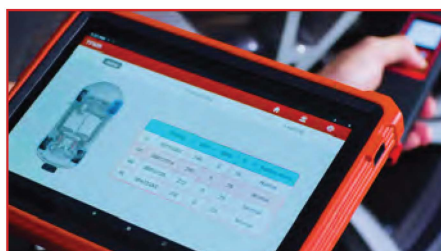

EXPAND TPMS DIAGNOSTIC FUNCTIONS WITH A LAUNCH SCANNER

LAUNCH X-431 TSGUN TPMS WAND is a portable, affordable and formidable powerful TPMS tools, designed to work with Launch X-431 diagnostic tools to expand TPMS diagnostic functions and generate new revenues for the X-431 users.

98% VEHICLE COVERAGE
U.S., EURO AND ASIAN

315/433MHZ SENSORS
100% ACTIVATED

WORK WITH A LAUNCH SCANNER
TO DEVELOP TPMS
DIAGNOSTICS BUSINESS

FEATURES

- Cover 98% of global vehicles with the tire pressure system.
- Expand your X-431 diagnostic scan tools to support tire service.
- Diagnose tire pressure fault, including reading and clearing DTCs, etc.
- TPMS status is synchronously displayed on the screen of the diagnostic scan tools.
- Activate and match all 315MHz or 433MHz sensors.
- Built-in tire pressure learning instruction makes operation easier.

Read Tire Pressure & Temperature and Battery Status

Diagnose Tire Pressure Sensors

Tire Pressure Learning

Read & Copy & Write Sensor ID

Active & Match All 315/433 MHz Sensors

Reprogram LAUNCH Sensors Unlimited Times