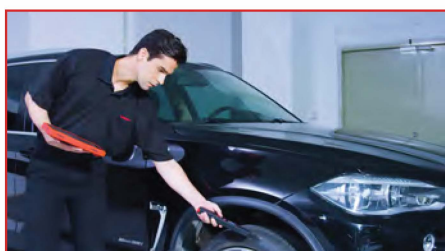

EXPAND TPMS DIAGNOSTIC FUNCTIONS WITH A LAUNCH SCANNER

LAUNCH X-431 TSGUN TPMS WAND is a portable, affordable and formidable powerful TPMS tools, designed to work with Launch X-431 diagnostic tools to expand TPMS diagnostic functions and generate new revenues for the X-431 users.

98% VEHICLE COVERAGE
U.S., EURO AND ASIAN

315/433MHZ SENSORS
100% ACTIVATED

WORK WITH A LAUNCH SCANNER
TO DEVELOP TPMS
DIAGNOSTICS BUSINESS

FEATURES

- Cover 98% of global vehicles with the tire pressure system.
- Expand your X-431 diagnostic scan tools to support tire service.
- Diagnose tire pressure fault, including reading and clearing DTCs, etc.
- TPMS status is synchronously displayed on the screen of the diagnostic scan tools.
- Activate and match all 315MHz or 433MHz sensors.
- Built-in tire pressure learning instruction makes operation easier.